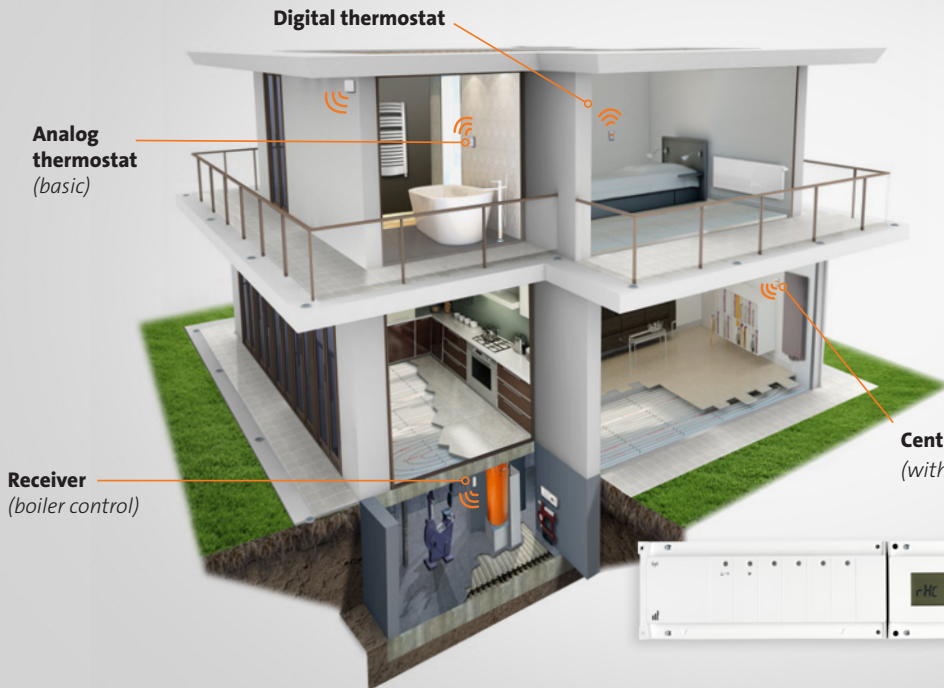

RADIATORS & UNDERFLOOR HEATING

The perfect combination

Radson underfloor heating is perfect in combination with its radiators. Ideal for use in bathrooms or hallways, underfloor heating provides a luxurious extra warmth.

Long gone are the days when underfloor heating was reserved for high end projects. Our wide range of affordable, reliable underfloor systems is within the reach of more people than ever.