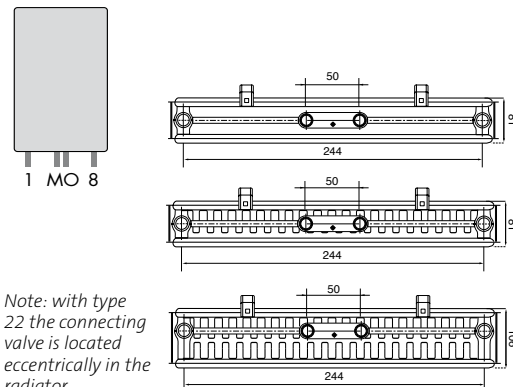

Vertical

WWW.RADSON.COM

NEW !

Vertical-radiator in width 300 mm

- Vertical-radiator with profiled front panel.
- Accessories included in the packaging and the price : brackets, 2 side covers, installation clips, 1 bore template, 1 rotating airvent, 3 blind stops, screws and plugs.
- Installation : U2V-bracket.
- Connections : 6 x \varnothing 1/2". (Note : with type 22 the connecting valve is located eccentrically in the radiator.)
- If one does not connect the radiator using the connecting valve, short-circuit current can originate so the radiator heats less.
- Radiator is reversible top / bottom.
Note : with top connection one must turn the radiator around and a minimum water column head of 3 m is required for the radiator supply, and this with a minimum flow rate of 150 l/h.
- A vertical radiator can be used in 2-pipe systems and in 1-pipe system, when the valve set is used.

- a : 106 mm
- b : 65 mm
- c : 25 mm

type 22C

- a : 131 mm
- b : 65 mm
- c : 25 mm

connections

Other connections are not possible.

Note: with type 22 the connecting valve is located eccentrically in the radiator.

length (mm)	Watt + price	height (mm)			
		1800	1950	2100	2300
Type 20C NEW 300	ΔT 50 EURO	819 178,34	877 185,38	935 195,05	
Type 21C NEW 300	ΔT 50 EURO	963 220,13	1020 226,94	1081 237,24	
Type 22C NEW 300	ΔT 50 EURO	1132 245,81	1192 254,99	1252 267,22	1332 280,13