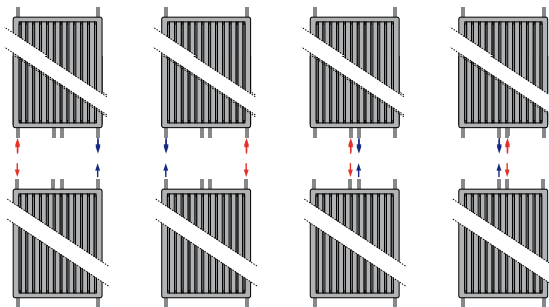

Vertical

WWW.RADSON.COM

NEW !

Vertical-radiator in width 300 mm

- Vertical-radiator with profiled front panel.
- Accessories included in the packaging and the price : brackets, 2 side covers, installation clips, 1 bore template, 1 rotating airvent, 3 blind stops, screws and plugs.
- Installation : U2V-bracket.
- Connections : 6 x \varnothing 1/2". (Note : with type 22 the connecting valve is located eccentrically in the radiator.)
- If one does not connect the radiator using the connecting valve, short-circuit current can originate so the radiator heats less.
- Radiator is reversible top / bottom.
Note : with top connection one must turn the radiator around and a minimum water column head of 3 m is required for the radiator supply, and this with a minimum flow rate of 150 l/h.
- A vertical radiator can be used in 2-pipe systems and in 1-pipe system, when the valve set is used.

- Colours :
Standard colour is RAL 9016.
Other available colours incl. metallic colours : see technical pricelist.
- Accessories :
See technical pricelist.

Vertical

installation

U2V-bracket

type 20C + 21C

- a : 106 mm
- b : 65 mm
- c : 25 mm

type 22C

- a : 131 mm
- b : 65 mm
- c : 25 mm

connections

Other connections are not possible.

Note: with type 22 the connecting valve is located eccentrically in the radiator.