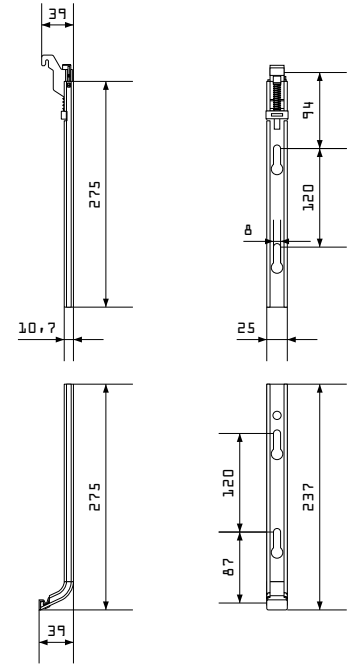

U2V-bracket

type 20C + 21C

- a : 106 mm
- b : 65 mm
- c : 25 mm

type 22C

- a : 131 mm
- b : 65 mm
- c : 25 mm