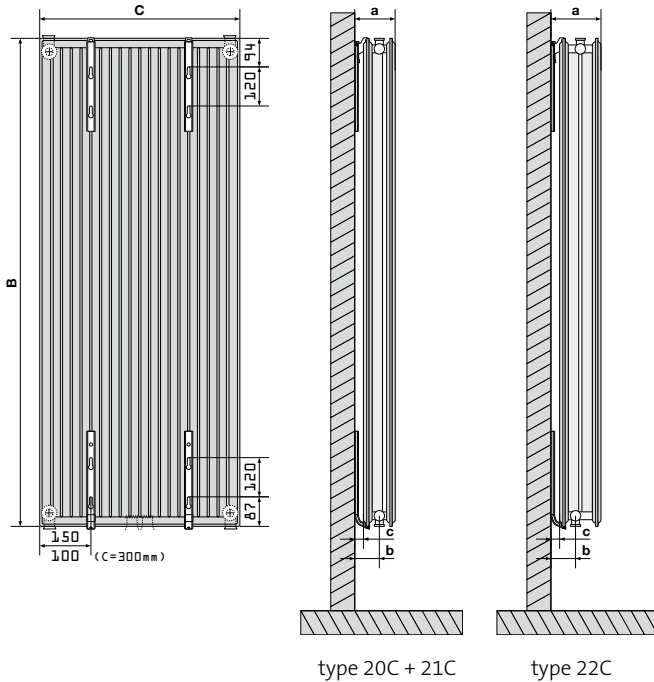

Vertical

WWW.RADSON.COM

NEW !

Vertical-radiator in width 300 mm

- Vertical-radiator with profiled front panel.
- Accessories included in the packaging and the price : brackets, 2 side covers, installation clips, 1 bore template, 1 rotating airvent, 3 blind stops, screws and plugs.
- Installation : U2V-bracket.
- Connections : 6 x \varnothing 1/2". (Note : with type 22 the connecting valve is located eccentrically in the radiator.)
- If one does not connect the radiator using the connecting valve, short-circuit current can originate so the radiator heats less.
- Radiator is reversible top / bottom.
Note : with top connection one must turn the radiator around and a minimum water column head of 3 m is required for the radiator supply, and this with a minimum flow rate of 150 l/h.
- A vertical radiator can be used in 2-pipe systems and in 1-pipe system, when the valve set is used.

- Colours :
Standard colour is RAL 9016.
Other available colours incl. metallic colours : see technical pricelist.
- Accessories :
See technical pricelist.

Vertical

installation

U2V-bracket

type 20C + 21C

- a : 106 mm
- b : 65 mm
- c : 25 mm

type 22C

- a : 131 mm
- b : 65 mm
- c : 25 mm

connections

Other connections are not possible.

Note: with type 22 the connecting valve is located eccentrically in the radiator.

length (mm)	Watt + price	height (mm)			
		1800	1950	2100	2300
Type 20C NEW 300	ΔT 50 EURO	819 178,34	877 185,38	935 195,05	
Type 21C NEW 300	ΔT 50 EURO	963 220,13	1020 226,94	1081 237,24	
Type 22C NEW 300	ΔT 50 EURO	1132 245,81	1192 254,99	1252 267,22	1332 280,13